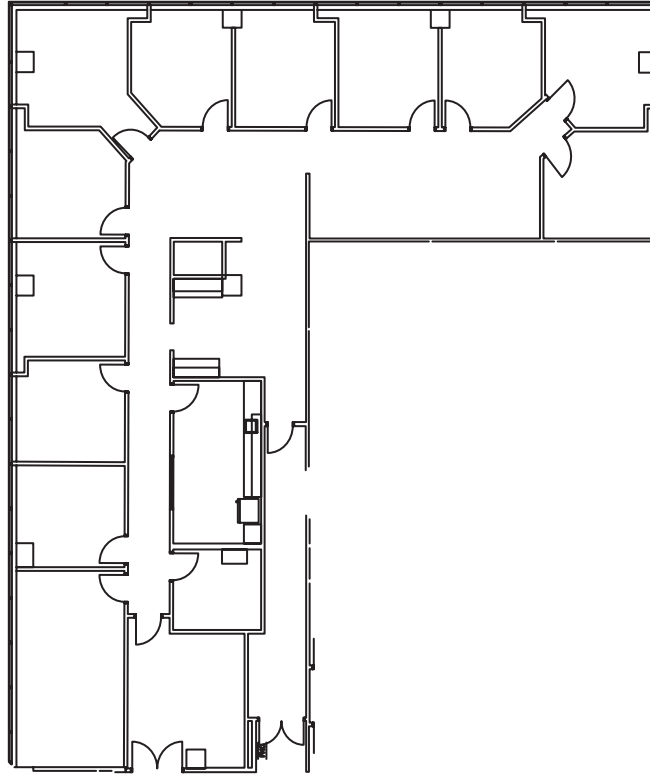

Doral Center

1DC
8750 NW 36th St.

4th Floor
Suite 425
4,600 SF

Leasing Contact:

Gordon Messinger
Executive Vice President
gordon.messinger@cbre.com
+1 305 381 6441

Randy Carballo
Senior Vice President
randy.carballo@cbre.com
+1 305 299 9163