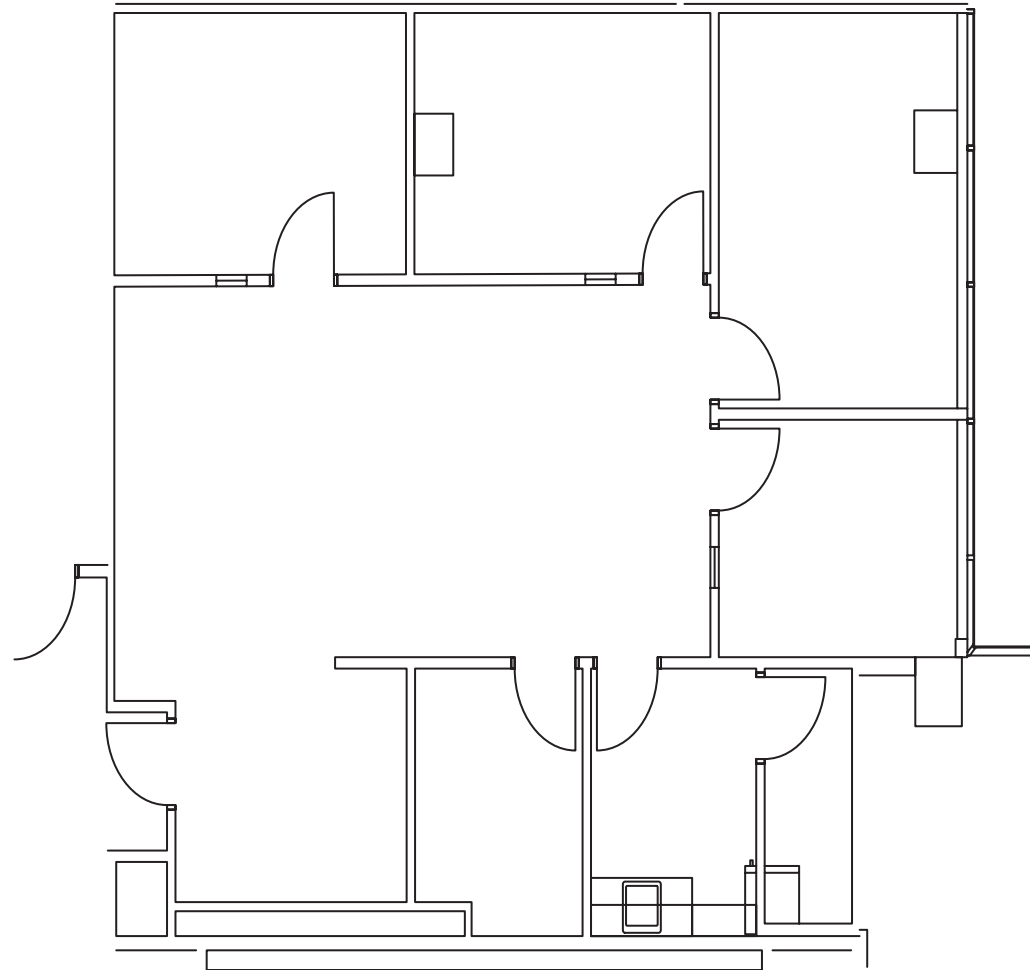

Doral Center

1DC
8750 NW 36th St.

4th Floor
Suite 430
1,774 SF

Leasing Contact:

Gordon Messinger
Executive Vice President
gordon.messinger@cbre.com
+1 305 381 6441

Randy Carballo
Senior Vice President
randy.carballo@cbre.com
+1 305 299 9163