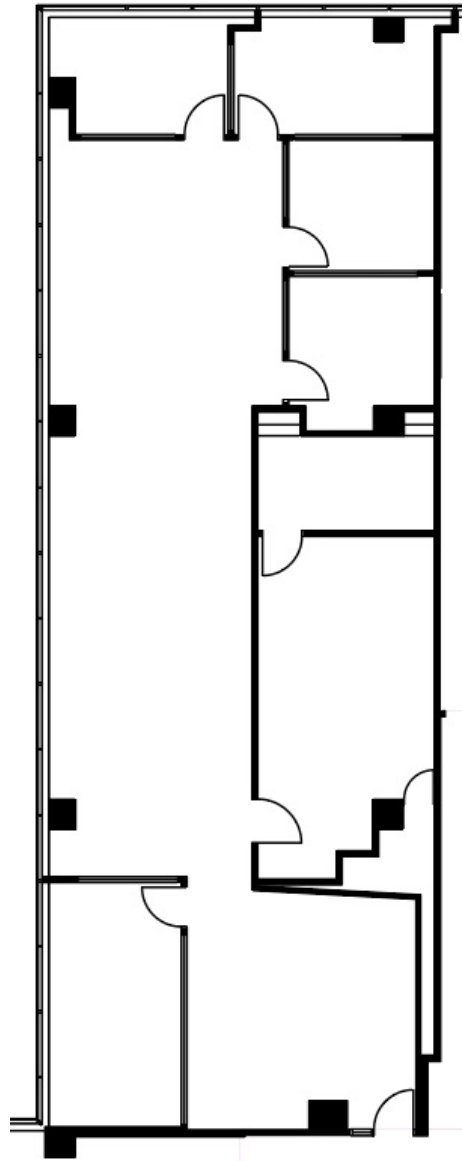

# Doral Center

**1DC**  
8750 NW 36<sup>th</sup> St.

Suite 240  
**3,187 SF**

Leasing Contact:

**Gordon Messinger**  
Executive Vice President  
gordon.messinger@cbre.com  
+1 305 381 6441

**CBRE**