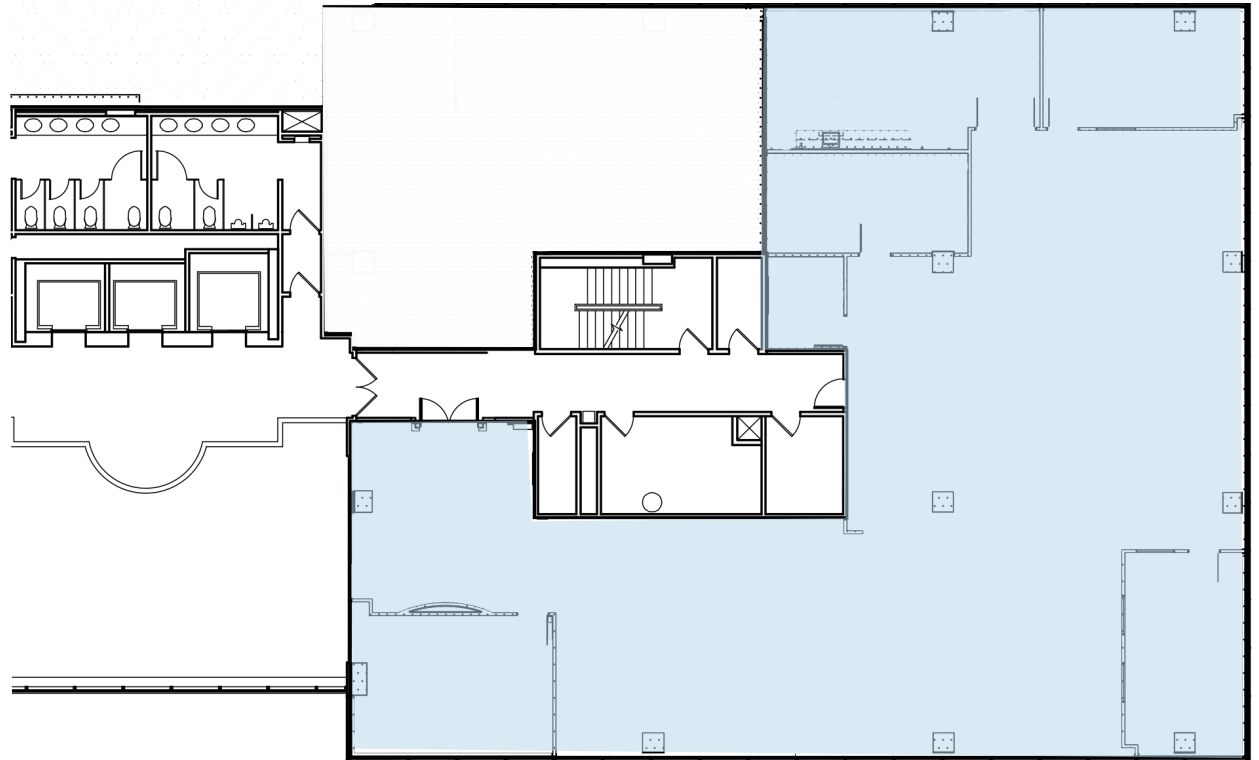

# Doral Center

**1DC**  
8750 NW 36<sup>th</sup> St.

4<sup>th</sup> Floor  
Suite 450  
**6,235 SF**

Leasing Contact:

**Gordon Messinger**  
Executive Vice President  
gordon.messinger@cbre.com  
+1 305 381 6441