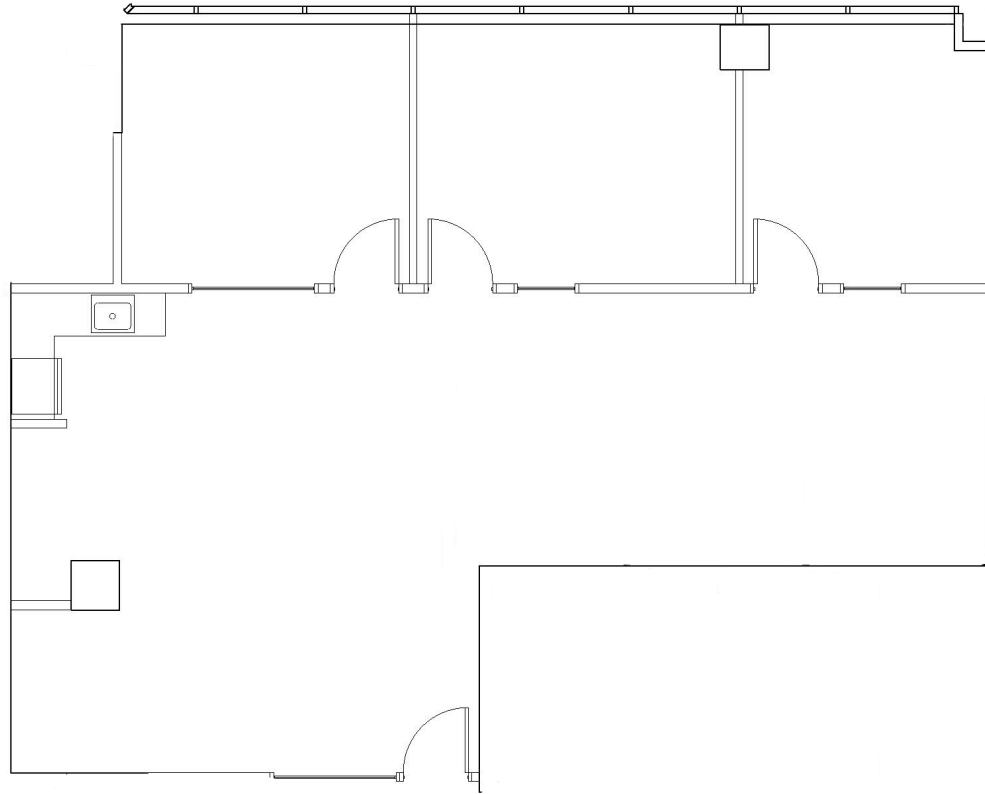

# Doral Center

**1DC**  
8750 NW 36<sup>th</sup> St.

5<sup>th</sup> Floor  
Suite 530  
**1,616 SF**

Leasing Contact:

**Gordon Messinger**  
Executive Vice President  
gordon.messinger@cbre.com  
+1 305 381 6441