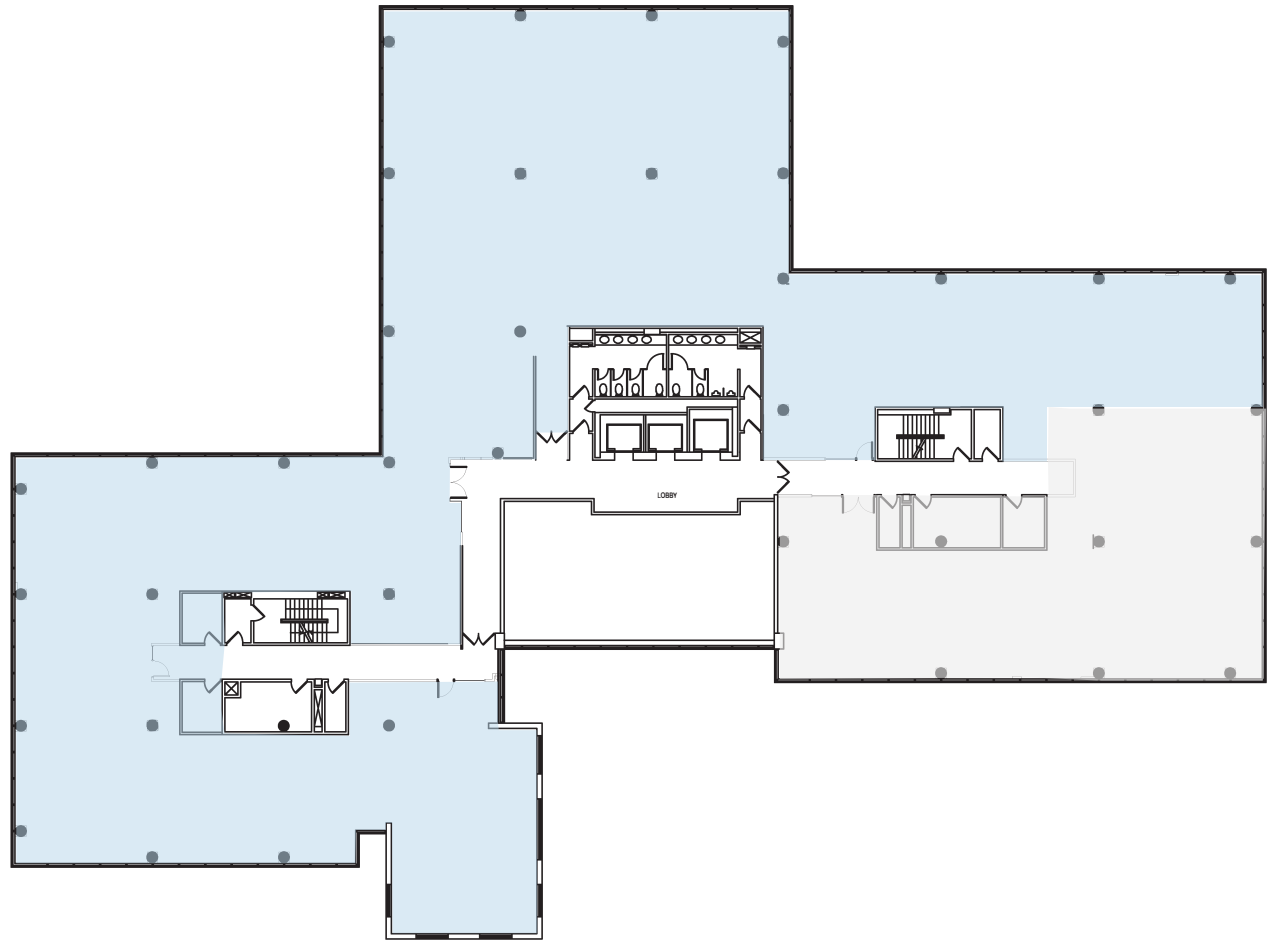

# Doral Center

**1DC**  
8750 NW 36<sup>th</sup> St.

3<sup>rd</sup> Floor  
**18,297 SF**

Leasing Contact:

**Gordon Messinger**  
Executive Vice President  
gordon.messinger@cbre.com  
+1 305 381 6441

**CBRE**