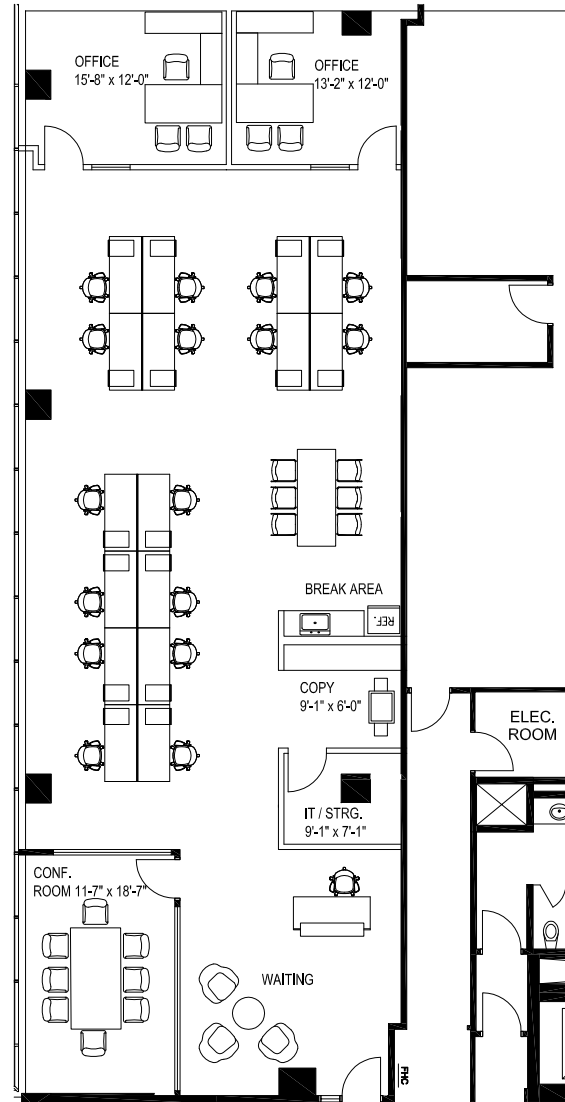

Doral Center

1DC
8750 NW 36th St.

2nd Floor
Suite 240
3,187 SF
Spec Suite

Leasing Contact:

Gordon Messinger
Executive Vice President
gordon.messinger@cbre.com
+1 305 381 6441

Randy Carballo
Senior Vice President
randy.carballo@cbre.com
+1 305 299 9163