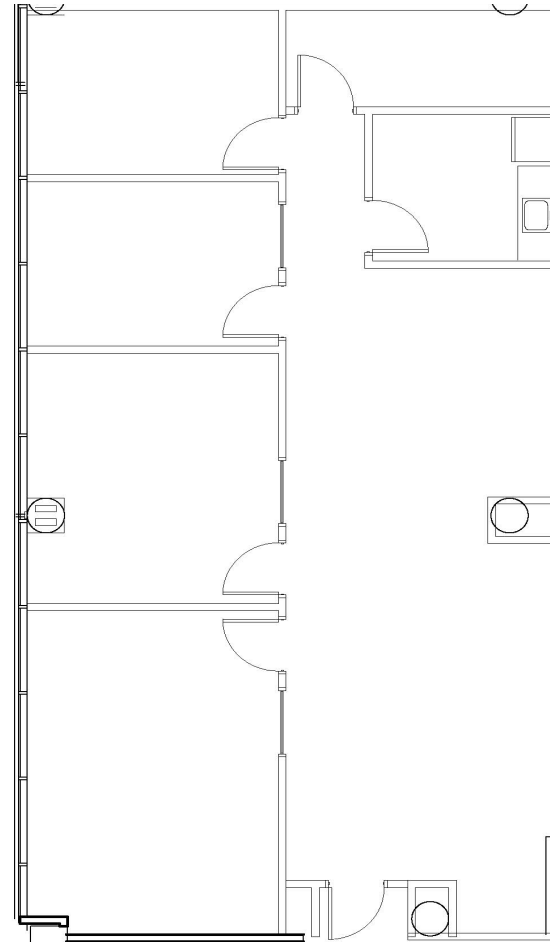

LEASING CONTACTS

GORDON MESSINGER

Executive Vice President
+1 305 381 6441
gordon.messinger@cbre.com

RANDY CARBALLO

Senior Vice President
+1 305 299 9163
randy.carballo@cbre.com

SUITE 630

1,912 RSF

ONE DORAL CENTER | 8750 NW 36TH STREET
DORAL, FL 33178