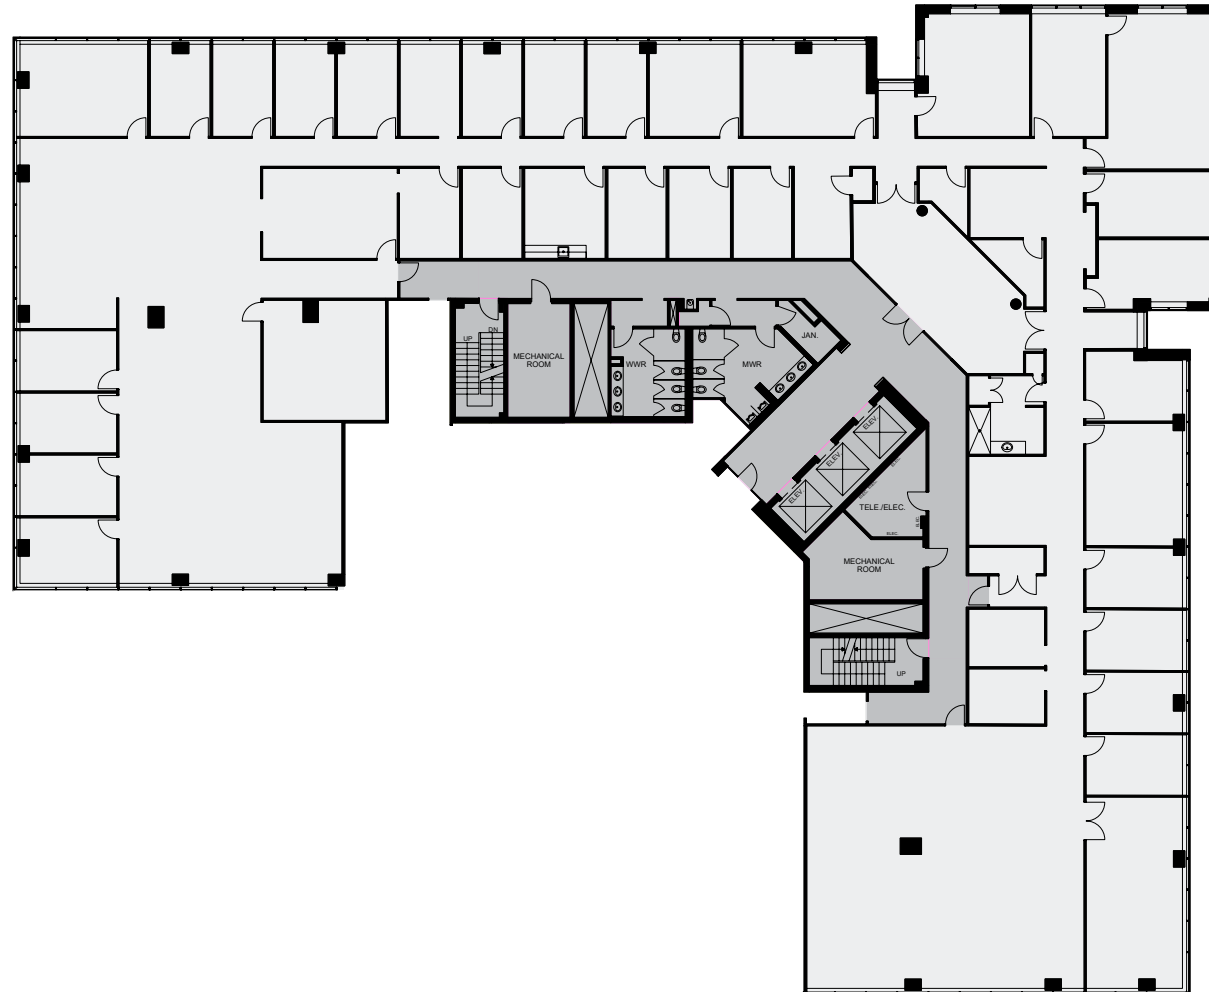

Doral Center

2DC

3750 NW 87th Ave.

4th Floor
Suite 400
18,556 SF

Leasing Contact:

Gordon Messinger
Executive Vice President
gordon.messinger@cbre.com
+1 305 381 6441

Randy Carballo
Senior Vice President
randy.carballo@cbre.com
+1 305 299 9163