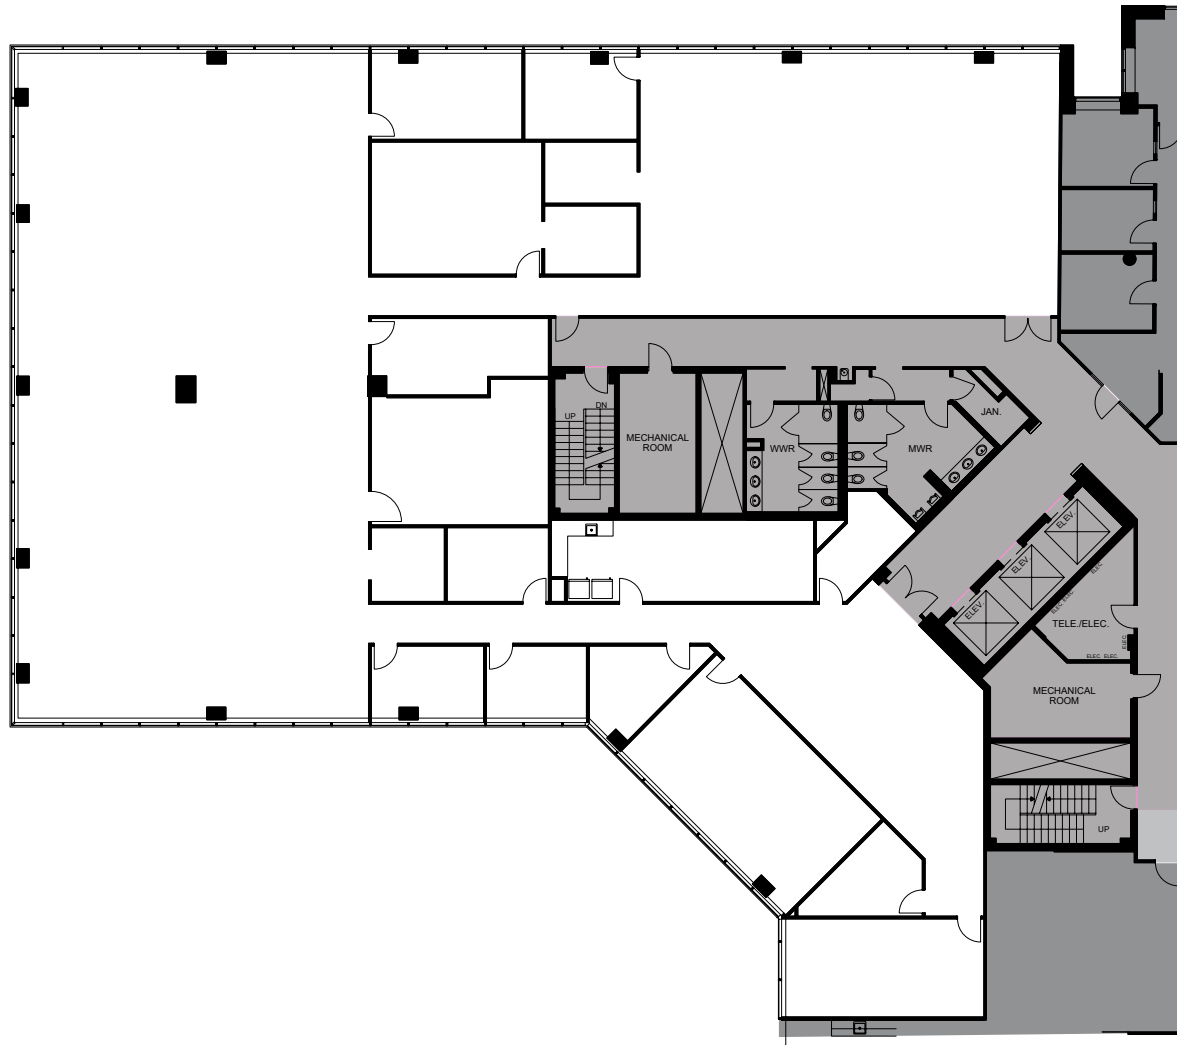

Doral Center

2DC

3750 NW 87th Ave.

6th Floor
Suite 600
13,855 SF

Leasing Contact:

Gordon Messinger
Executive Vice President
gordon.messinger@cbre.com
+1 305 381 6441

Randy Carballo
Senior Vice President
randy.carballo@cbre.com
+1 305 299 9163